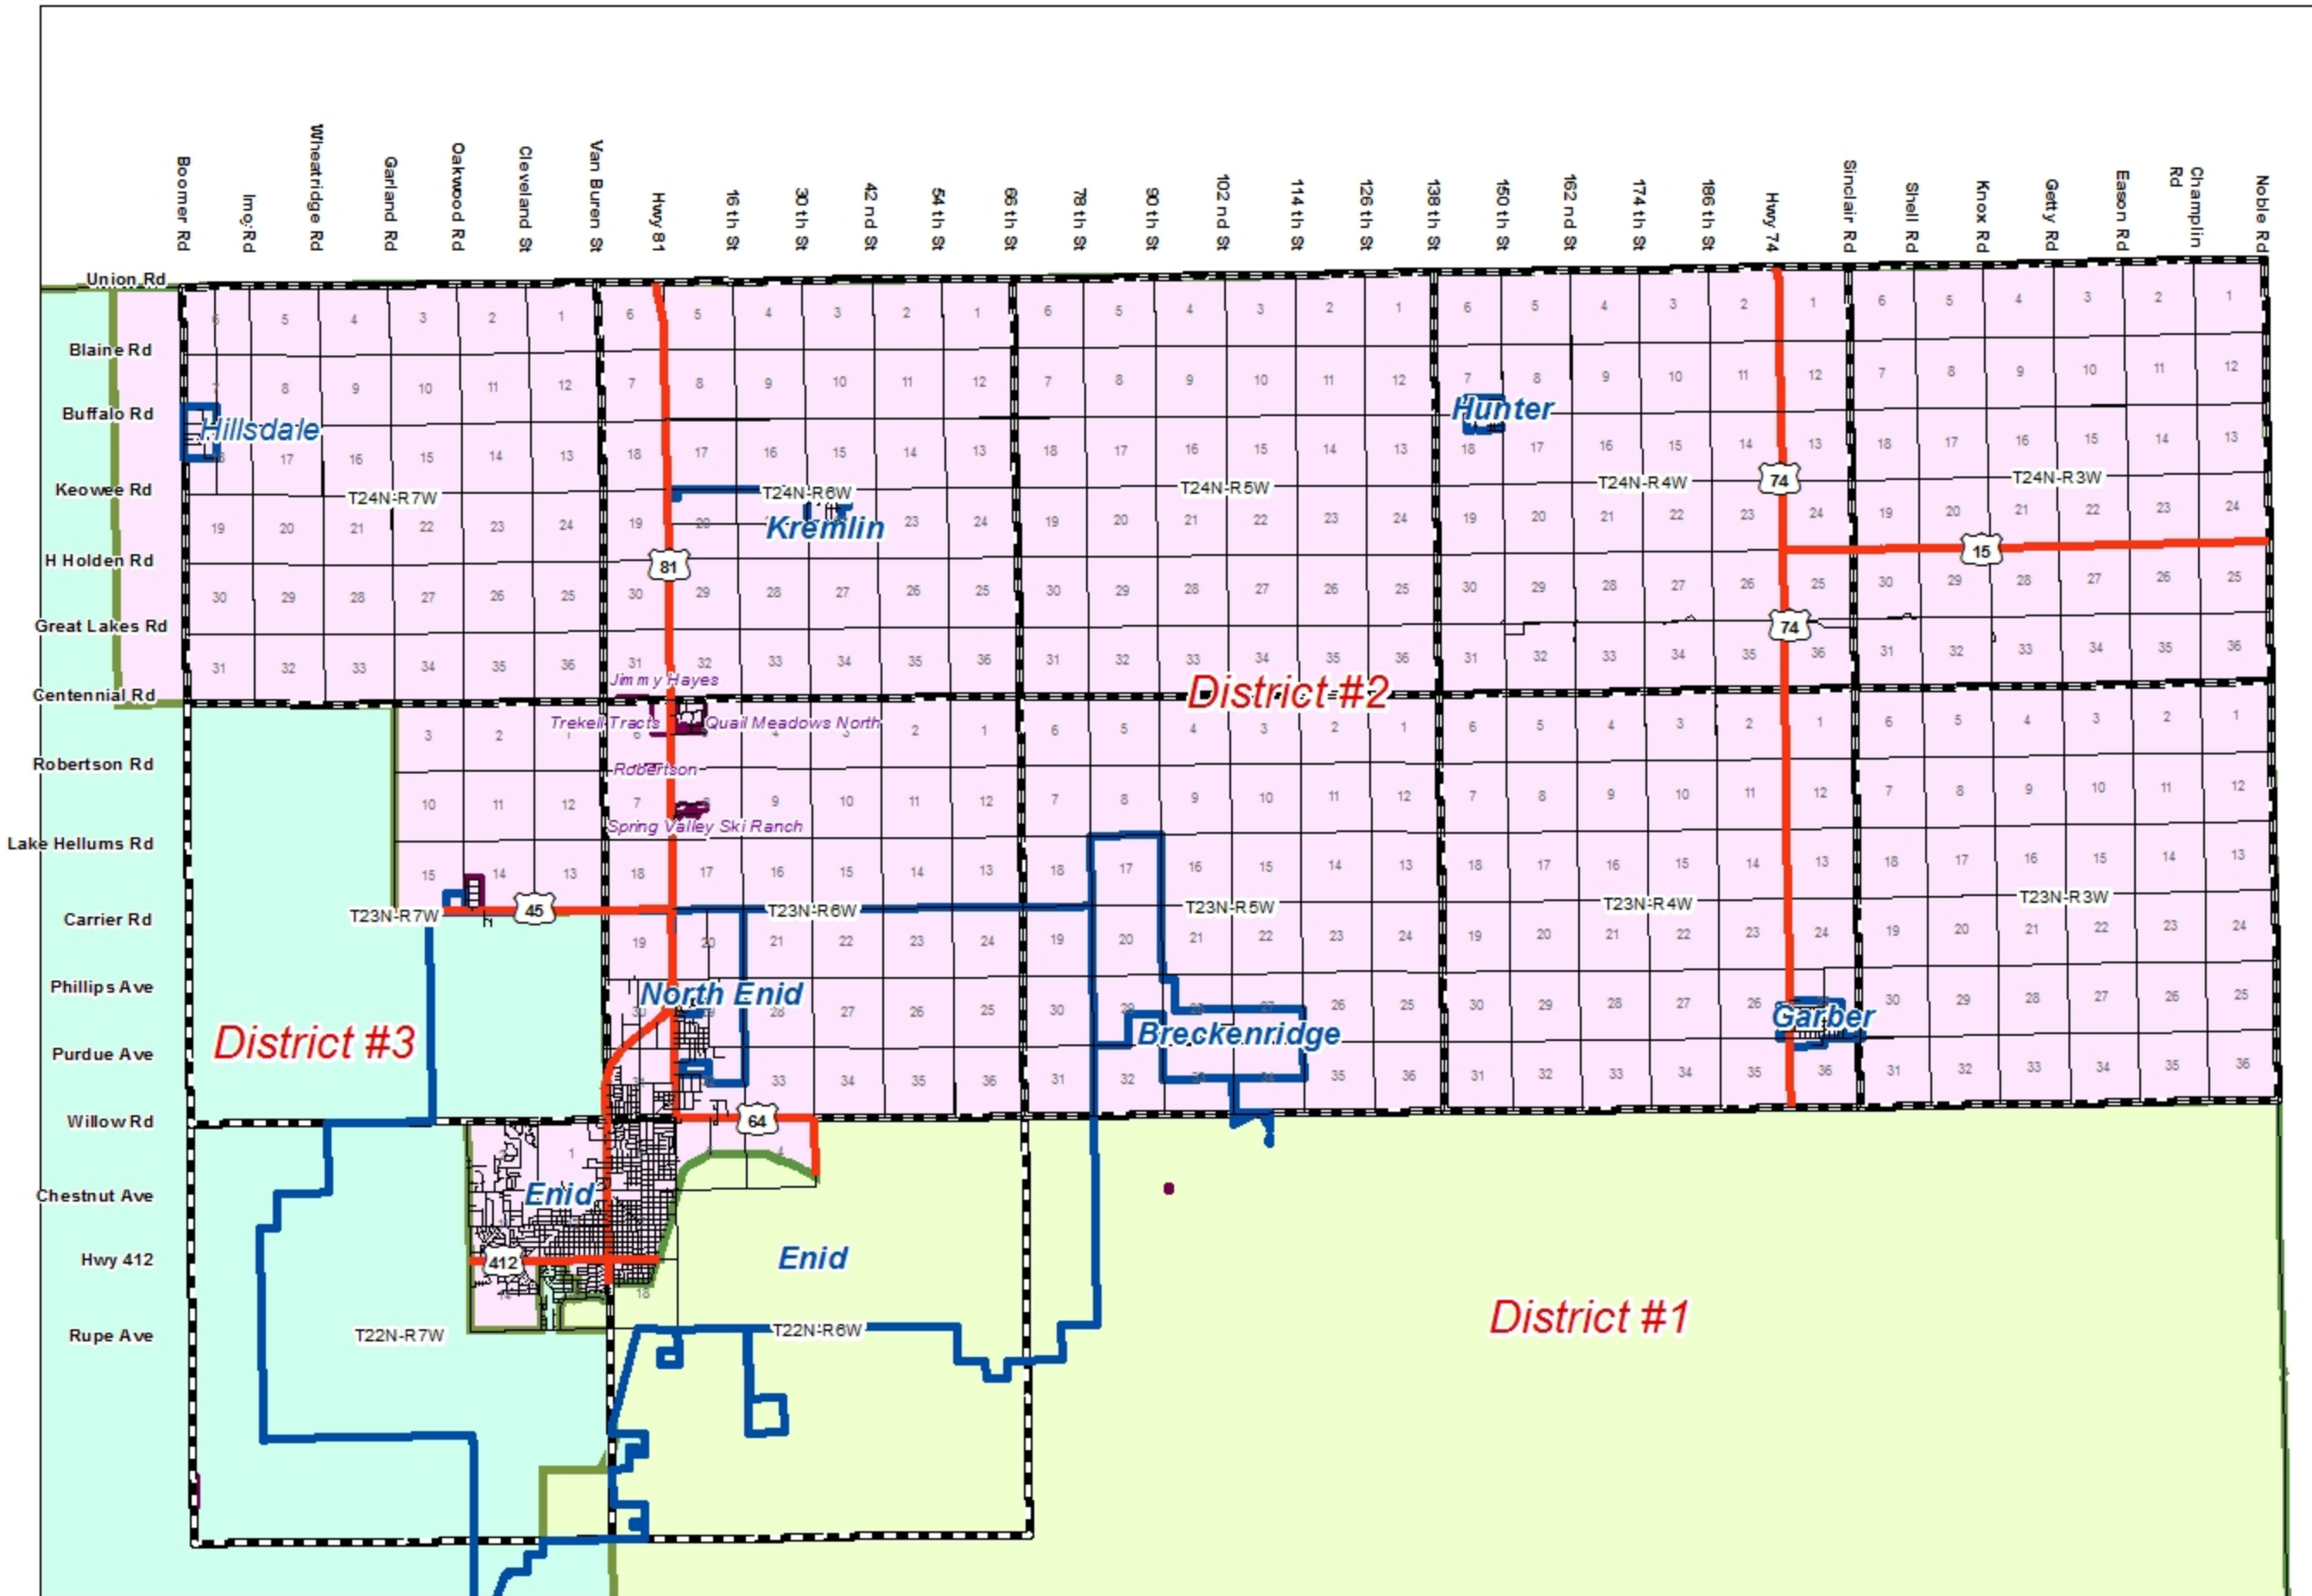

District 2

Legend

Commissioner
Reese Wedel
District 2

- Commissioner Districts
- Township Name
- Sections
- Cities
- Unincorporated Areas
- Highways
- County Roads

This map is for assessment purposes and is not intended for making conveyances or for preparing legal descriptions.
Copyrighted 1992-2014 by the GARFIELD COUNTY ASSESSOR, Enid, Ok.