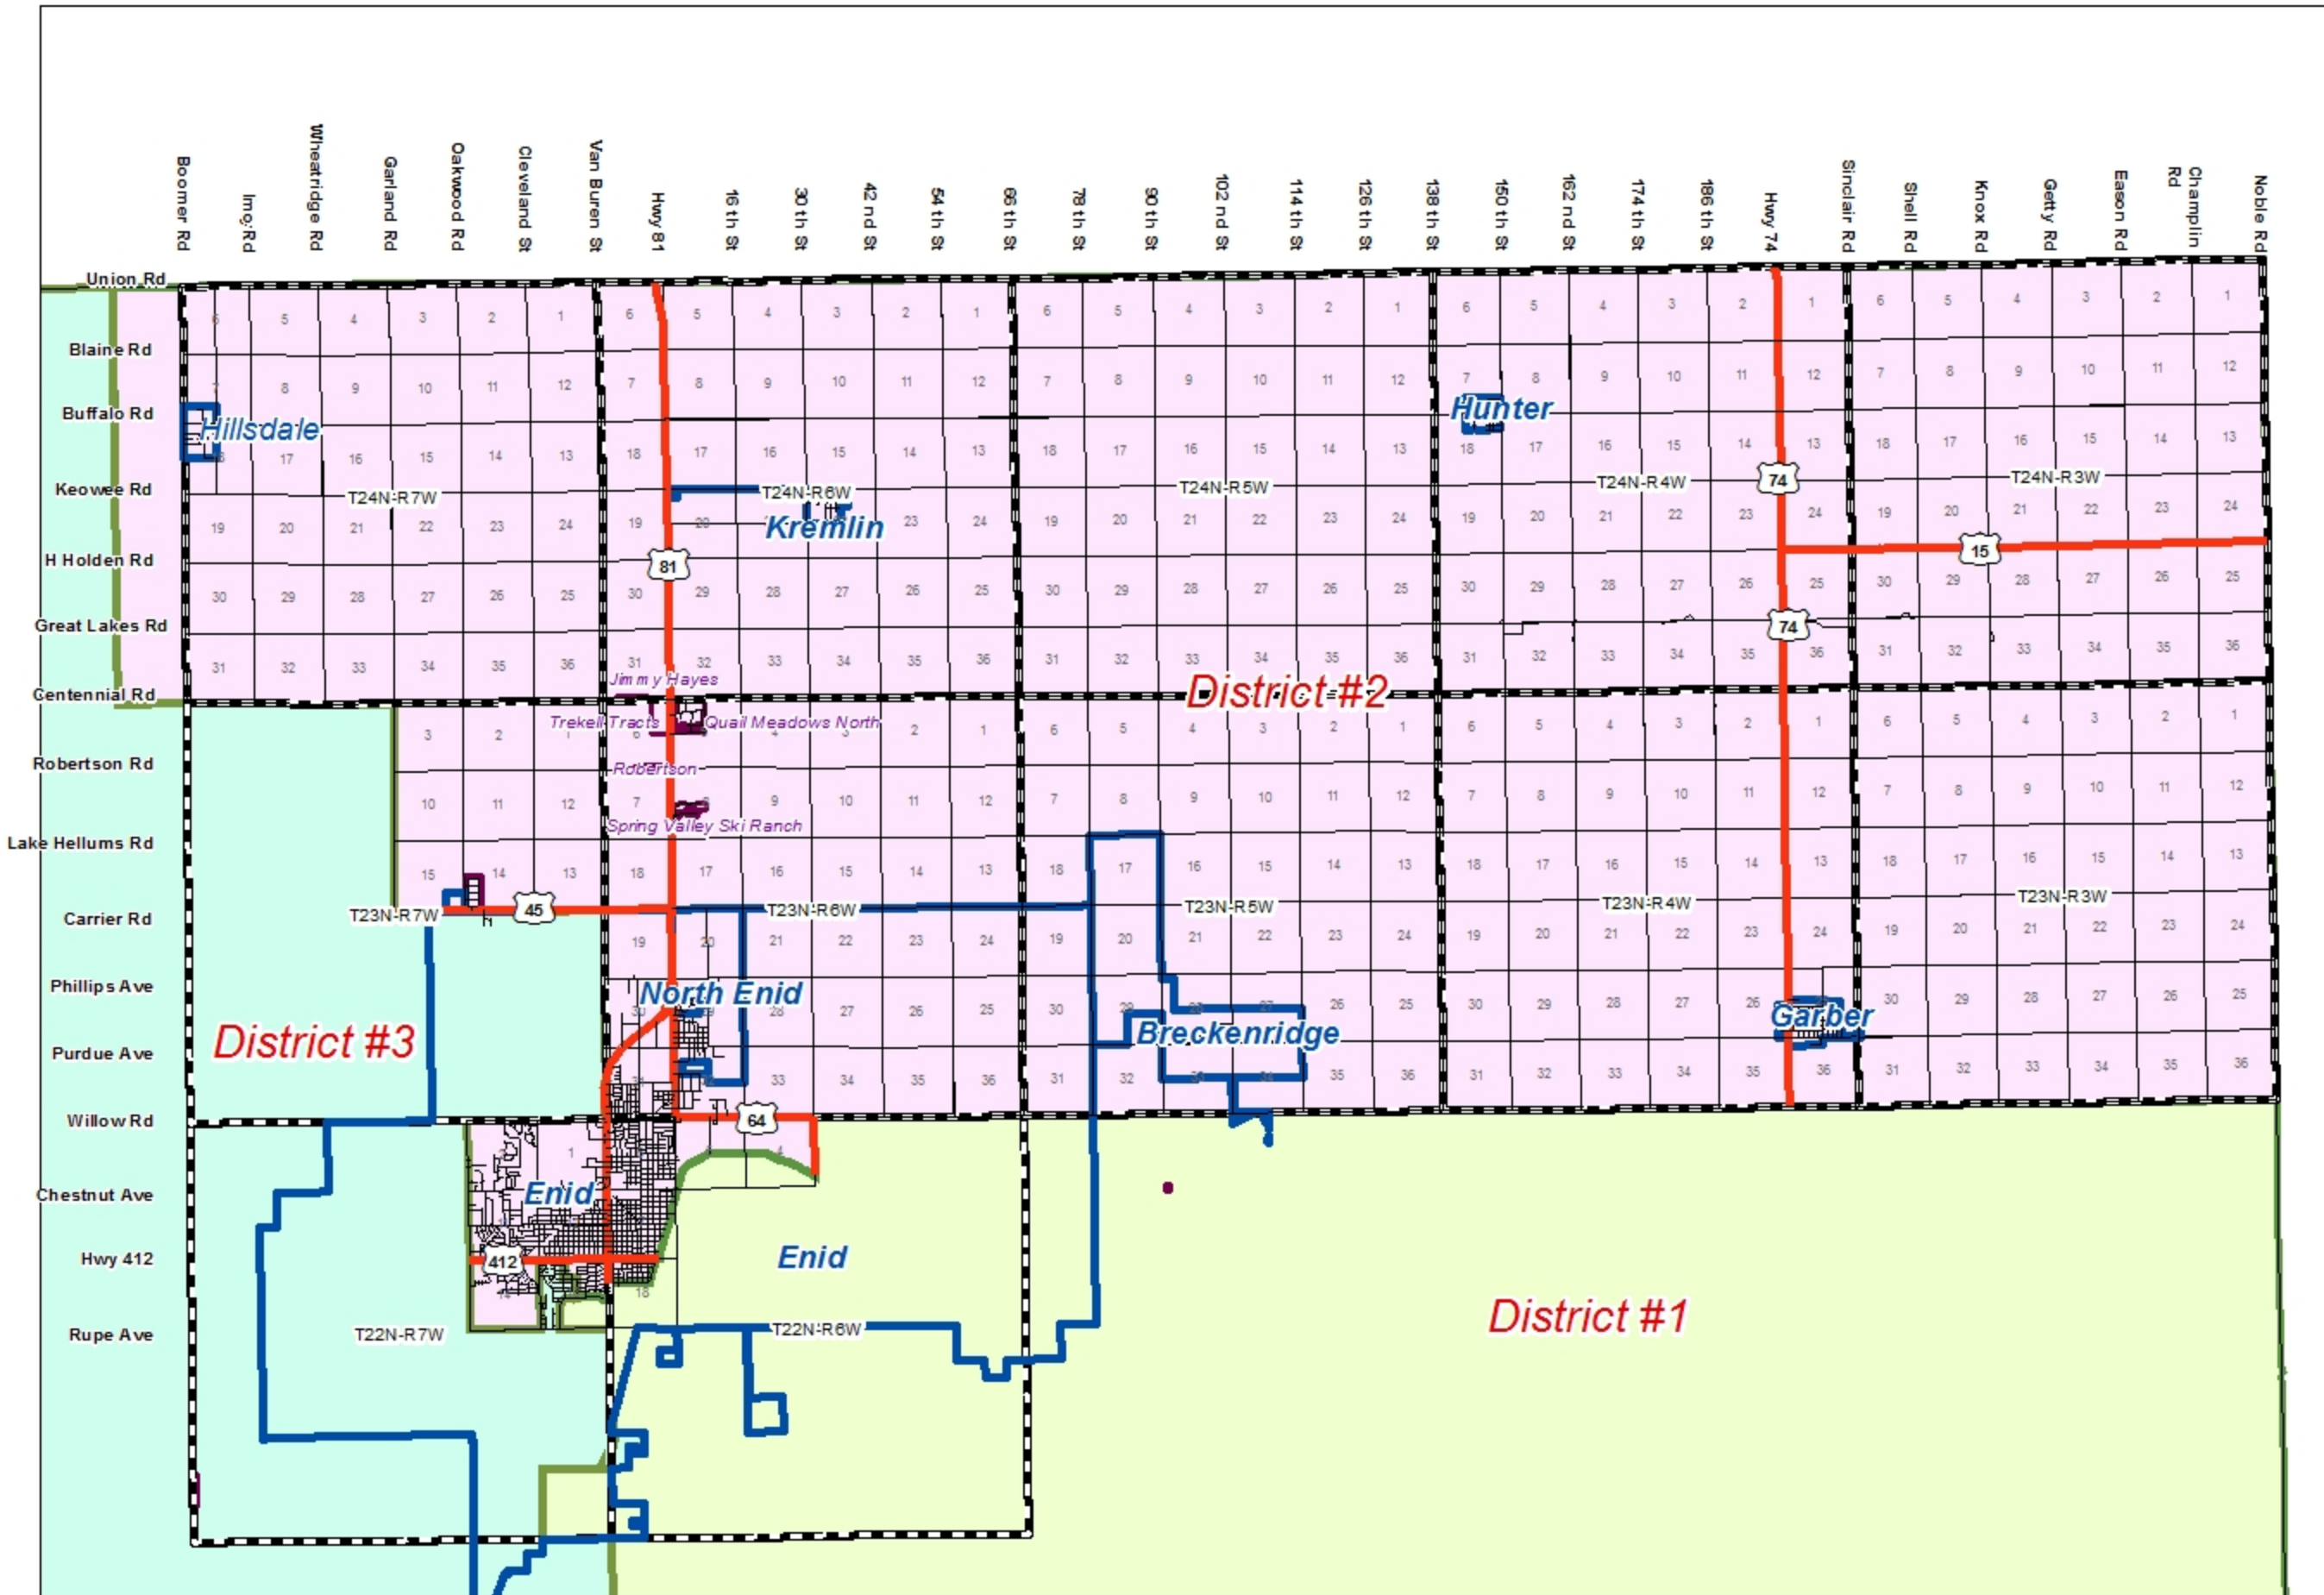

District 2

Legend

Commissioner
Reese Wedel
District 2

- Commissioner Districts
- Township Name
- Sections
- Cities
- Unincorporated Areas
- Highways
- County Roads

This map is for assessment purposes and is not intended for making conveyances or for preparing legal descriptions.
Copyrighted 1992-2014 by the GARFIELD COUNTY ASSESSOR, Enid, Ok.