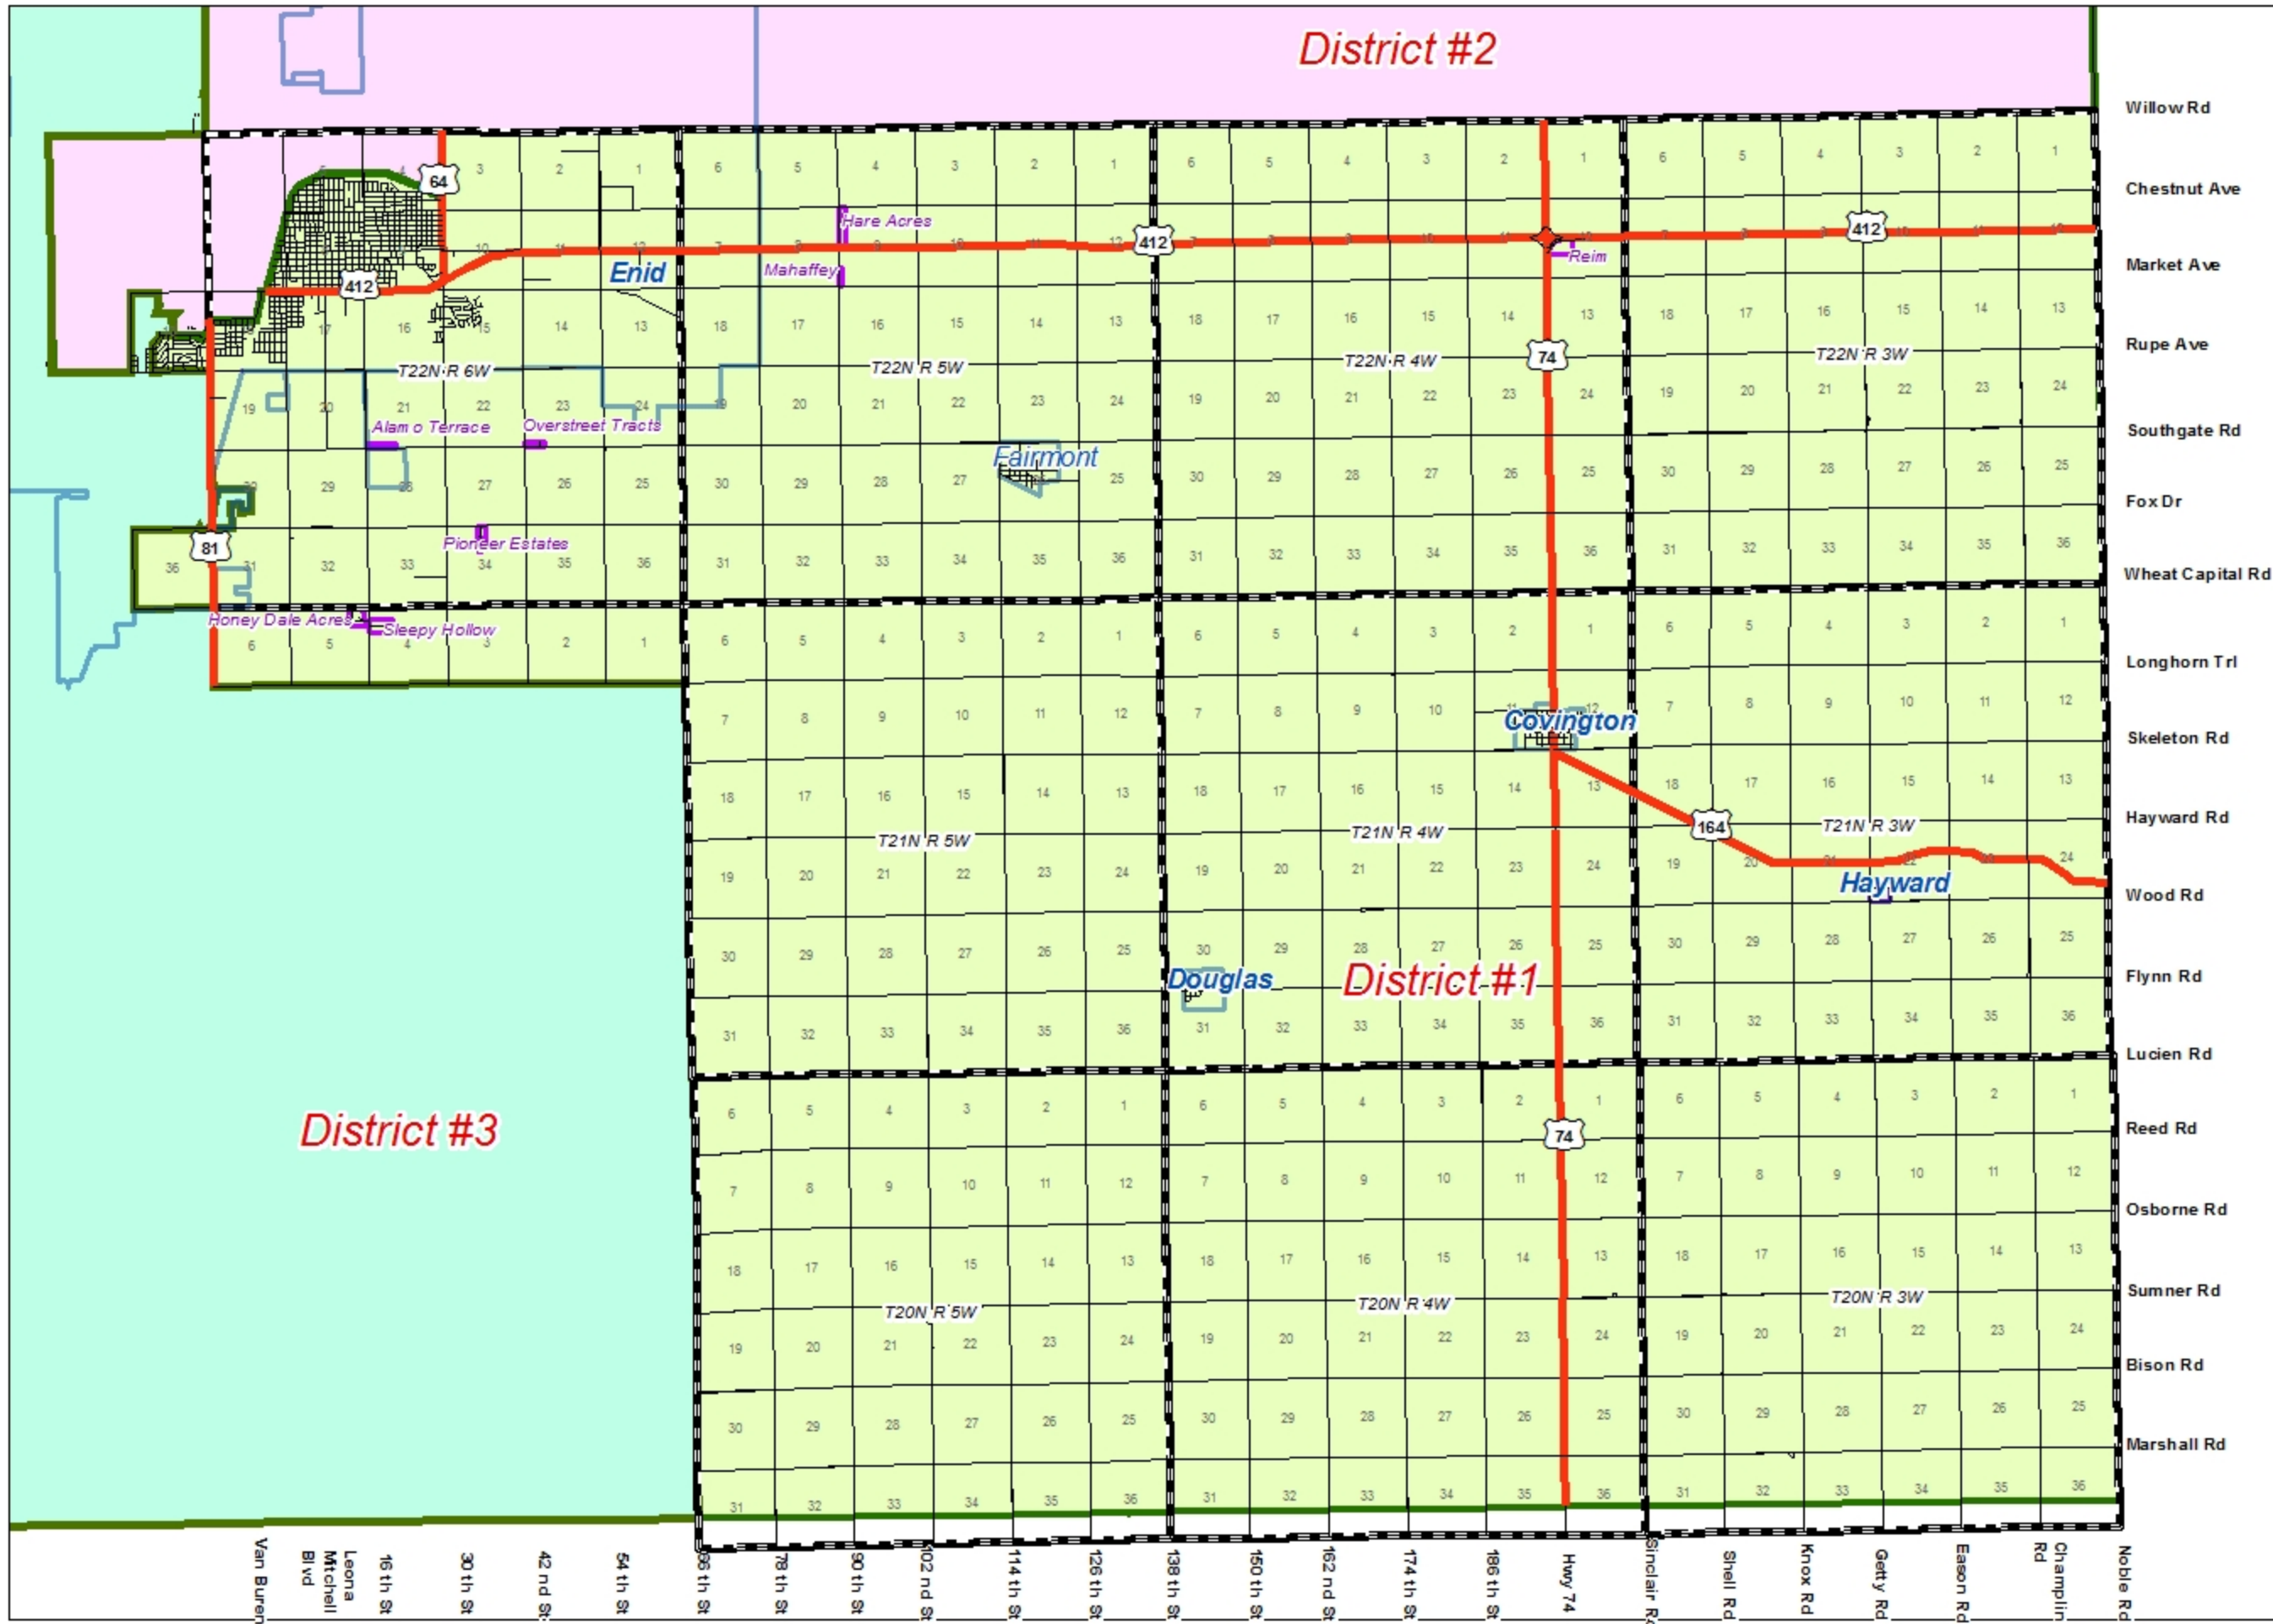

District 1

Legend

Commissioner
Marc Bolz
District 1

- Commissioner Districts**
- Township Name**
- Sections**
- Cities**
- Unincorporated Areas**
- Highways**
- County Roads**

This map is for assessment purposes and is not intended for making conveyances or for preparing legal descriptions.
 Copyrighted 1992-2014 by the GARFIELD COUNTY ASSESSOR, Enid, Ok.